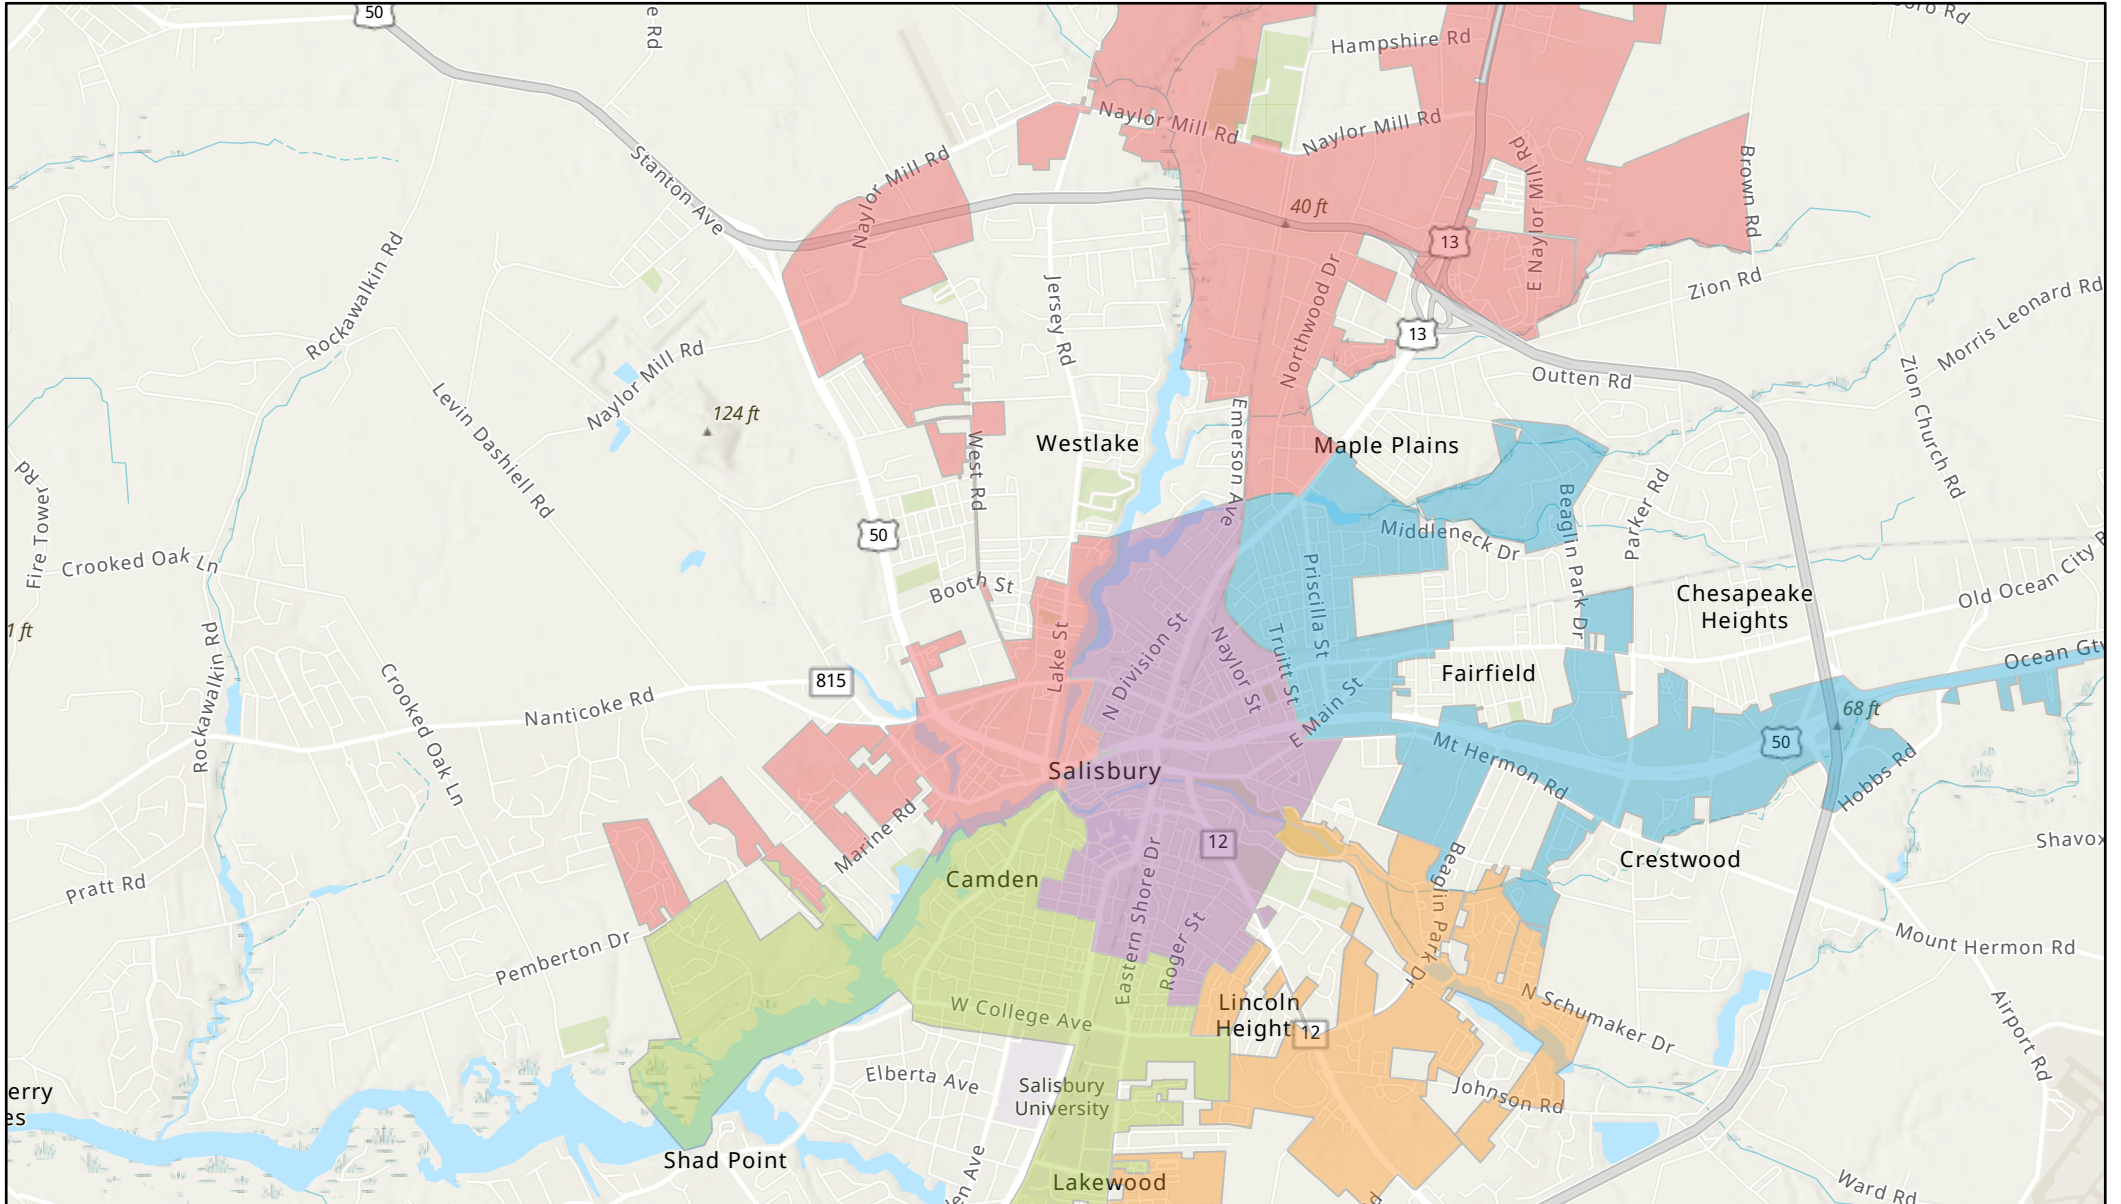

# Salisbury Election Districts

10/13/2022, 12:36:27 PM

City of Salisbury, MD: City Council Election Districts

District 1

District 2

District 3

District 4

District 5

1:72,224

0 0.5 1 2 mi

0 0.75 1.5 3 km

Esri, NASA, NGA, USGS, FEMA, City of Salisbury, VGIN, Esri, HERE, Garmin, SafeGraph, GeoTechnologies, Inc. METI/NASA, USGS, EPA, NPS, USDA

City of Salisbury: Information Services