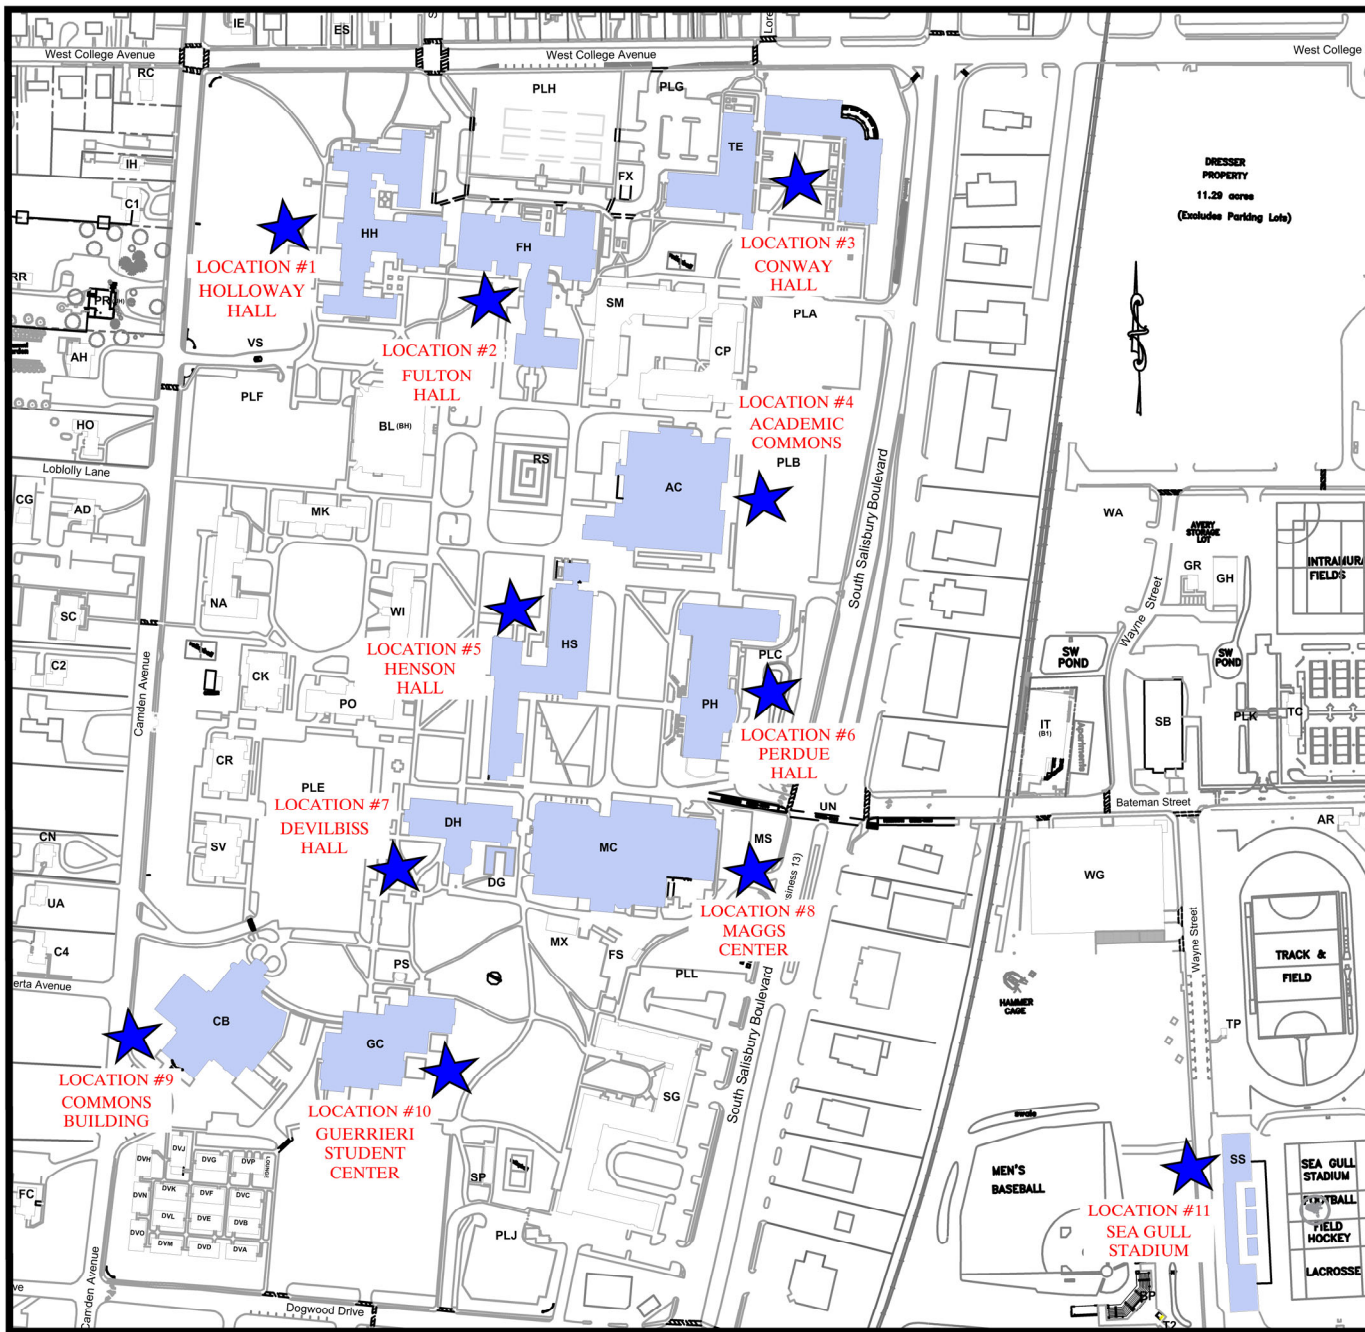

**SALISBURY UNIVERSITY
SHARPS DISPOSAL
CAMPUS LOCATIONS**

**#1 HOLLOWAY HALL
FIRST FLOOR**

**#2 FULTON HALL
FIRST FLOOR**

**#3 CONWAY HALL
FIRST FLOOR**

**#4 ACADEMIC COMMONS
FIRST FLOOR**

**#5 HENSON HALL
FIRST FLOOR**

**#6 PERDUE HALL
FIRST FLOOR**

**#7 DEVILBISS HALL
FIRST FLOOR**

**#8 MAGGS CENTER
FIRST FLOOR**

**#9 COMMONS DINING
FIRST FLOOR**

**#10 GUERIERI STUDENT UNION
FIRST FLOOR**

**#11 SEA GULL STADIUM
FIRST FLOOR**